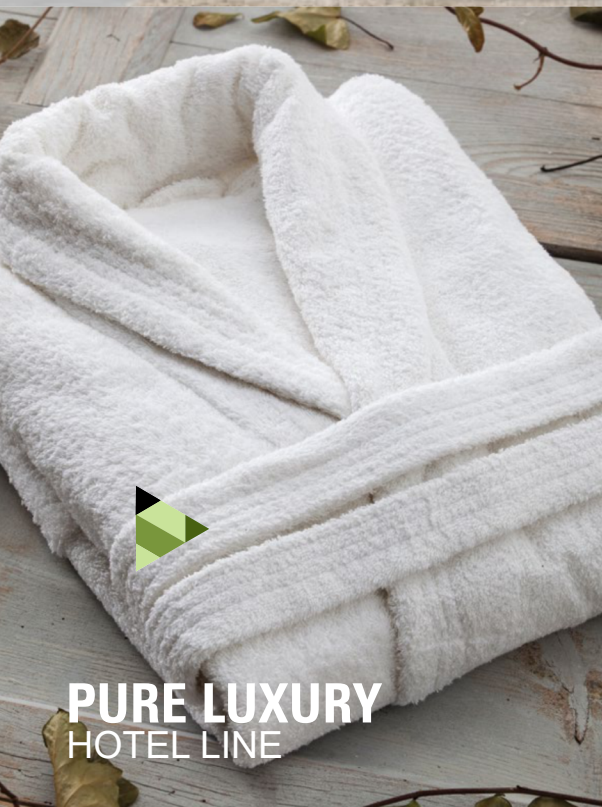

## Fitted Sheet / single

90x200+30cm  
white

## Pillow Covers

50x75+15cm  
white

Special pillow case

# BED SHEETS AND BLOSTERS

**PURE LUXURY**  
HOTEL LINE