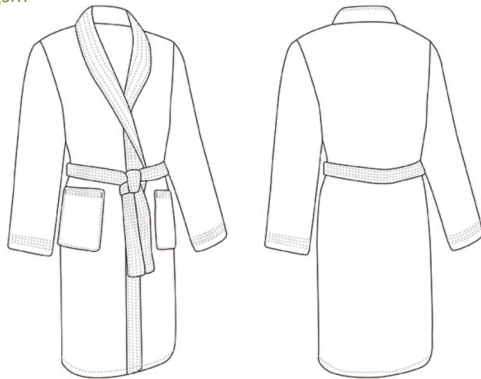

## WAFFLE BLANKETS AND BATHROBES

### Bathrobe

for Him and for Her  
100% cotton, white  
Terry Fabric,  
450gsm

Sizes: S, M, L, XL, XXL  
(Unisex)

Powered by

**TSHIRT****king**

Nissi Avenue 62, Ayia Napa  
P.O.Box 30914, 5330, Cyprus  
info@tshirtking.com.cy  
tel.23721165 fax. 23724108